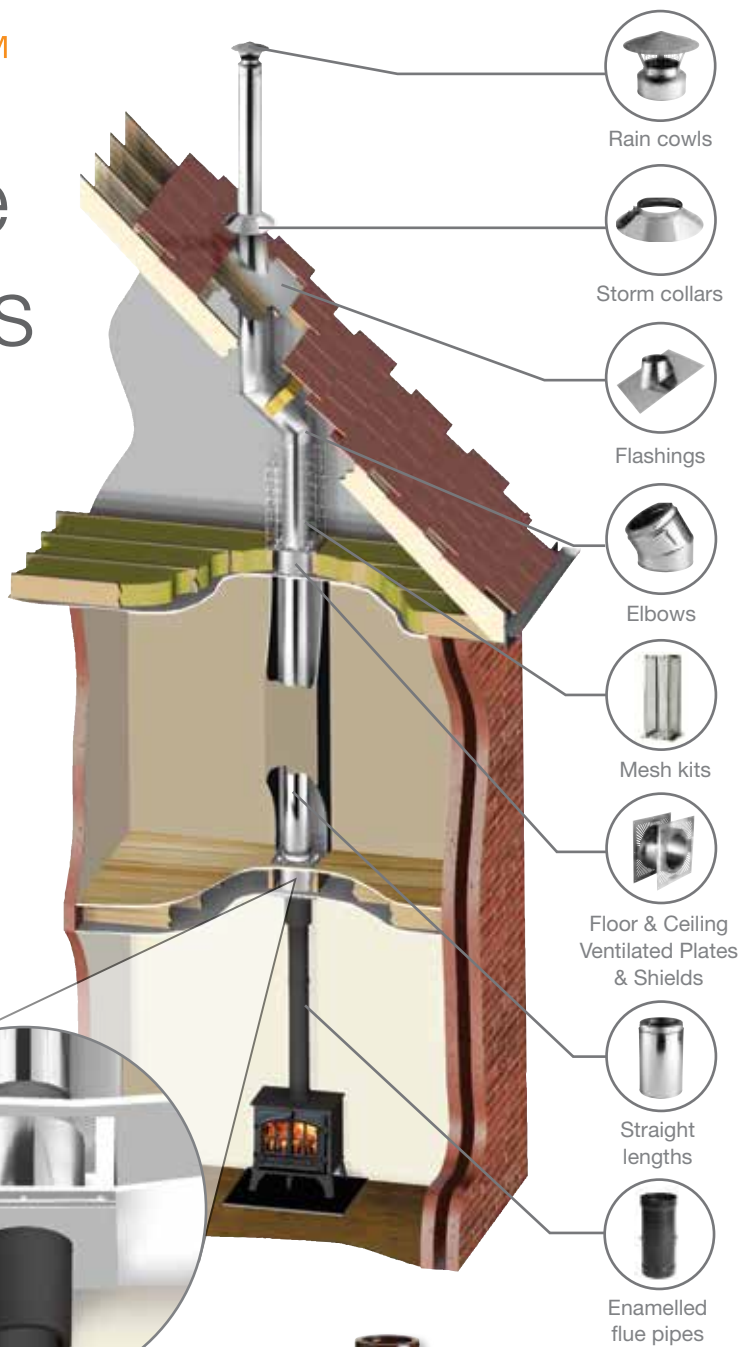

Professional XQ™

Stove & Fireplace Chimney Systems

Stovax also offer a comprehensive range of stove & fireplace chimney systems, the Stovax Professional XQ™ collection. These comprise an extensive selection of vitreous enamelled single skin flue pipe, alongside our high-quality twin wall chimney system components crafted from 304L grade stainless steel for a durable outer finish. The fully sealed twin wall components offer water tight protection for the insulation within.

With innovative decorative options, the ability to specify a colour for your system and with a host of technical advancements such as their Twist-Lock system, the Professional XQ™ range provides an attractive, versatile and reliable solution for your flue system.

Furthermore, the Professional XQ™ range carries a 10 Year Extended Warranty offering complete peace of mind.

All of the Professional XQ™ range is set out in a separate brochure, which can be downloaded from www.stovax.com/brochures