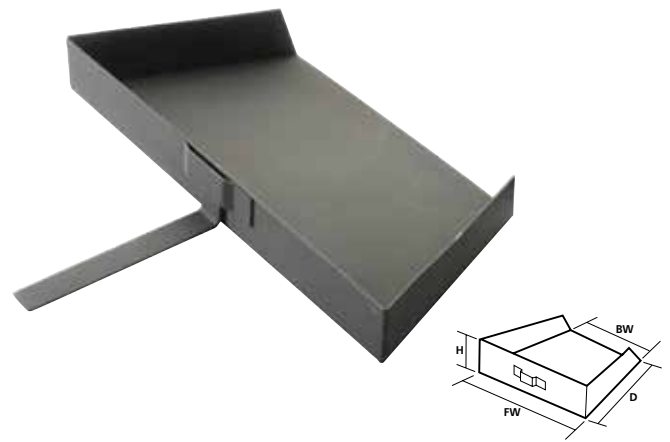

Milner Ashpan