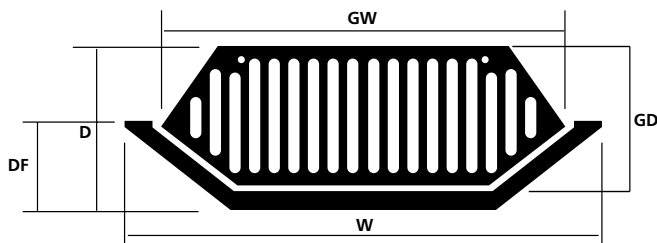

Milner Grates

Code	GW	GD
4368	385mm (15 1/4")	260mm (10 1/4")

Code	GW	GD
4908	385mm (15 1/4")	244mm (9 5/8")

Spanish - Polished

Code	Width	Height	Depth
3056 (Small)	447mm (17 5/8")	235mm (9 1/4")	318mm (12 1/2")
3057 (Large)	525mm (20 3/4")	235mm (9 1/4")	369mm (14 1/2")