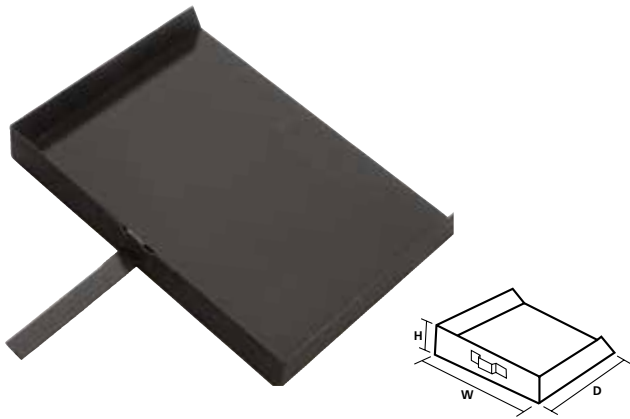

Code
3045

Cleaning and maintenance products

Motorised Ashclean

Code	Description
2091	Motorised Ashclean

Rectangular Ashpan

Code	Width (W)	Height (H)	Depth (D)
4129	383mm (15")	51mm (2")	287mm (11 1/4")
4130	325mm (12 1/4")	51mm (2")	264mm (10 3/8")
4131	303mm (11 7/8")	51mm (2")	194mm (7 5/8")
4132	223mm (8 3/4")	51mm (2")	178mm (7")
4133	252mm (9 7/8")	51mm (2")	159mm (6 1/4")
4214	338mm (13 1/4")	51mm (2")	232mm (9 1/8")
4215	268mm (10 1/2")	51mm (2")	227mm (9")