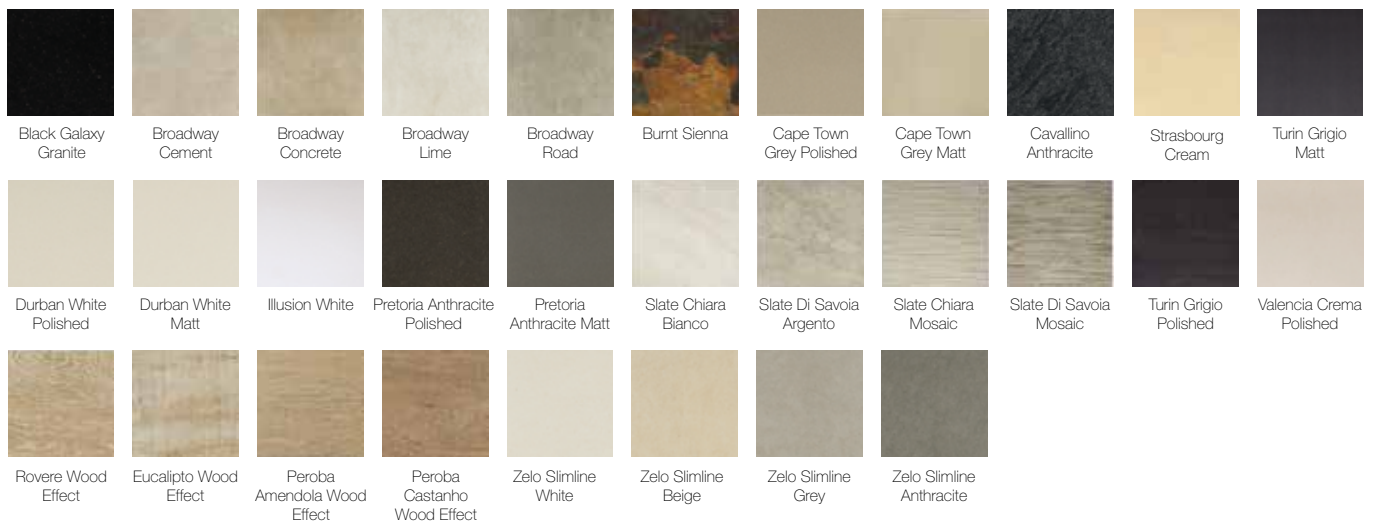

Exclusive Fireplace Tiles Surrounds

A bespoke collection of Porcelain and Natural Stone tiles to enhance and complement your Stovax fire.

The space in which you live is an expression of your individual style - and at the very heart of your home is the fireplace. It is a focal point that not only extends the warmest of welcomes to your family and friends, and the one around which they will gather naturally, but it also offers you the opportunity to make a design statement that marks out the room even when the fire is not lit.

Many of Stovax's contemporary fires, are designed to fit into an existing chimney breast or specially built studwork structure. Accordingly, the wall itself can be used to enhance still further the impressive appliance you have already chosen. This unique collection of 34 porcelain and natural stone tiles has been carefully selected to help you create your ultimate look. Please ask your Stovax retailer for details or download the complete brochure from www.stovax.com.