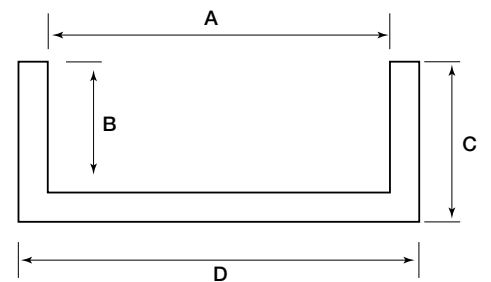

Highlight Polished Cast Iron/Brass Floral Fender

Code	Inner Width (A)	Inner Depth (B)	Outer Width (C)	Outer Depth (D)
4392HP	1040mm (41")	230mm (9")	1180mm (46 1/2")	300mm (11 3/4")