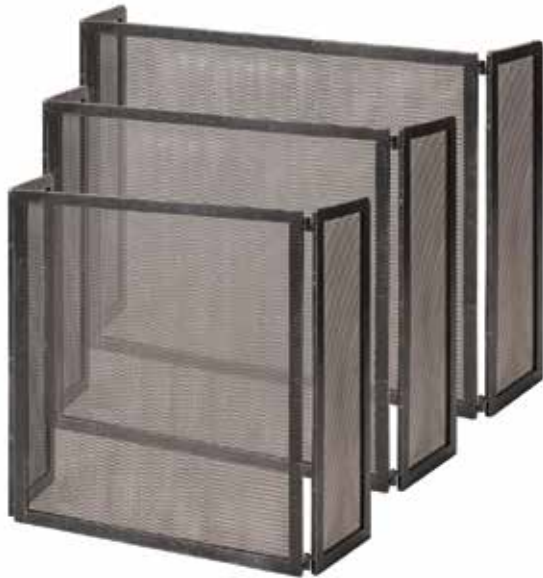

Wrought Iron Fire Screen

Code	Width	Height	Side Panel Width
5313	560mm (22")	610mm (24")	200mm (7 7/8")
5314	660mm (26")	610mm (24")	200mm (7 7/8")
5315	760mm (30")	610mm (24")	200mm (7 7/8")