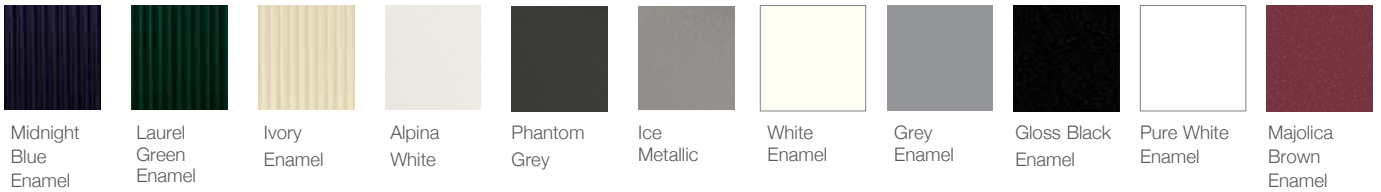

Enamel Repair Touch Up Paint

Suitable for	Serial Numbers	Colour	Qty	Product Code
Brunel & Huntingdon Stoves	All	Ivory Enamel	1	PAINTIV
Brunel & Huntingdon Stoves	All	Laurel Green Enamel	1	PAINTLG
Brunel & Huntingdon Stoves	All	Midnight Blue Enamel	1	PAINTBL
Dovre 250, 280 and 425 Stoves	All	Ivory Enamel	1	DV-PAINT/E2
Dovre 250, 280 and 425 Stoves	All	Laurel Green Enamel	1	DV-PAINT/E3
Dovre 250, 280 and 425 Stoves	All	Black Enamel	1	DV-PAINT/E4
Dovre 250, 280 and 425 Stoves	All	Midnight Blue Enamel	1	DV-PAINT/E5
Dovre 250, 280 and 425 Stoves	All	Majolica Brown Enamel	1	DV-PAINT/E6
Dovre Sense Stoves	All	Gloss Black Enamel	1	DV-PAINT/E10
Dovre Sense Stoves	All	Pure White Enamel	1	DV-PAINT/E12
Dovre Vintage Stoves	All	White Enamel	1	DV-PAINT/E8
Dovre Vintage & Sense Stoves	All	Grey Enamel	1	DV-PAINT/E14
Lotus Living Stoves	All	Phantom Grey	1	LT-9761PAINT
Lotus Living Stoves	All	Ice Metallic	1	LT-9762PAINT
Lotus Living Stoves	All	Alpina White	1	LT-9763PAINT

Traditional Black Grate Polish

Wax-based graphite polish, giving a brilliant silver-black finish to cast iron stoves and fireplaces.